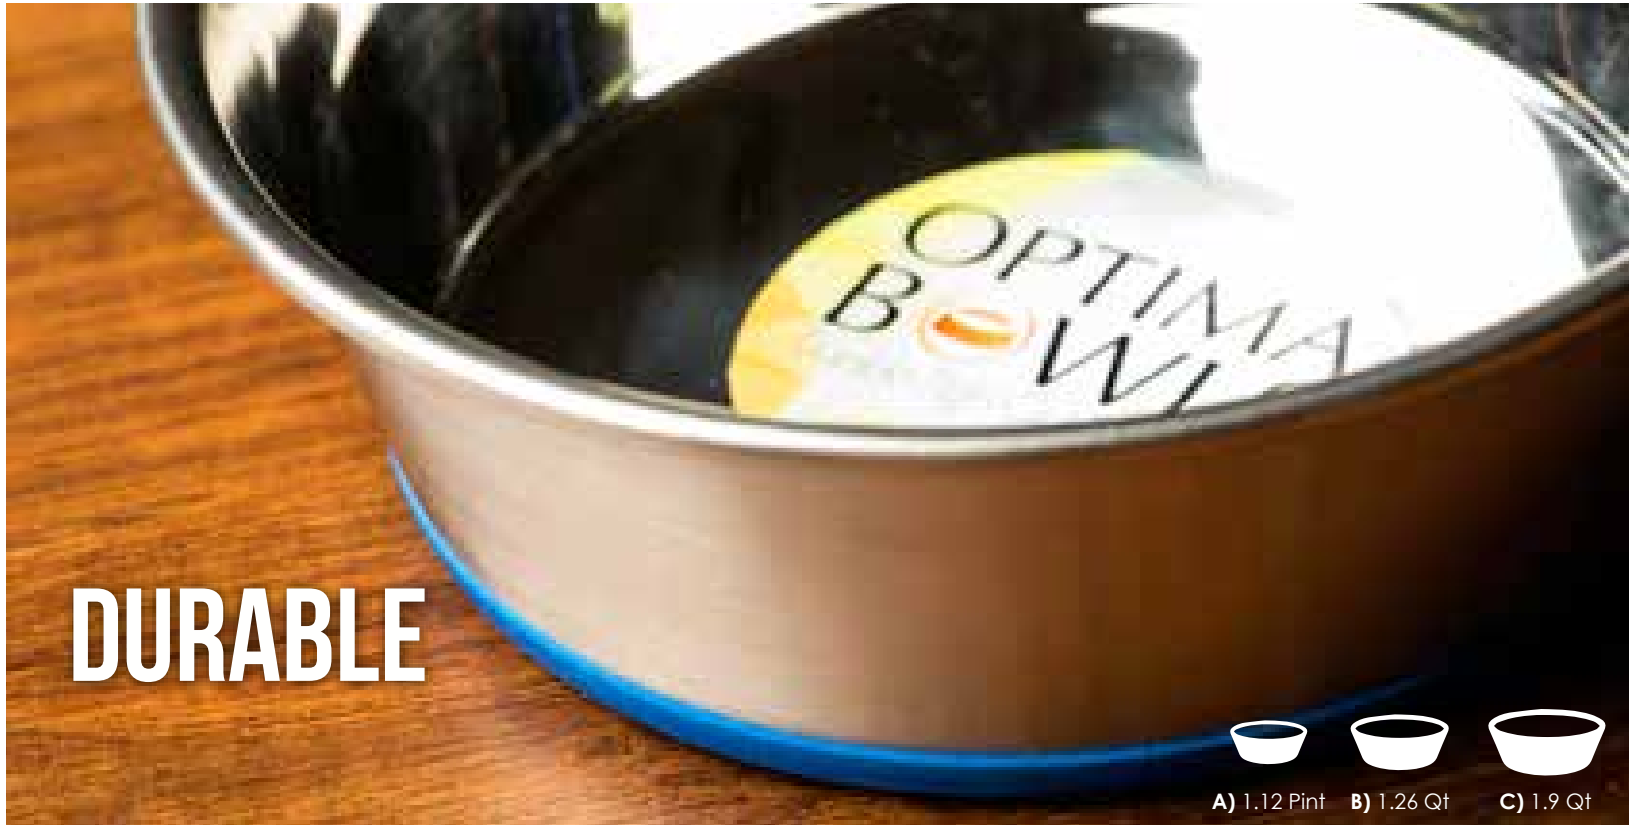

87

HEAVY BOWLS

DURABLE

SILICON INFUSED!

87) Premium Weighted, No-slip, Platinum Large Pet Bowl

- A) **OB-1592:** 635934608482 - 1.12 Pint
- B) **OB-1593:** 635934608499 - 1.26 Qt
- C) **OB-1594:** 635934608505 - 1.9 Qt

Accidental spills can become a thing of the past with this premium, weighted model. Its heavy designed is used with the highest quality stainless steel we offer to give you a heavy-duty bowl you can count on. Combined with a silicon bonded base to limit messes made when it pet is eating with a little energy. This durable model is built to last, comprised of top quality materials that are resistant to rust and other signs of wear and tear.