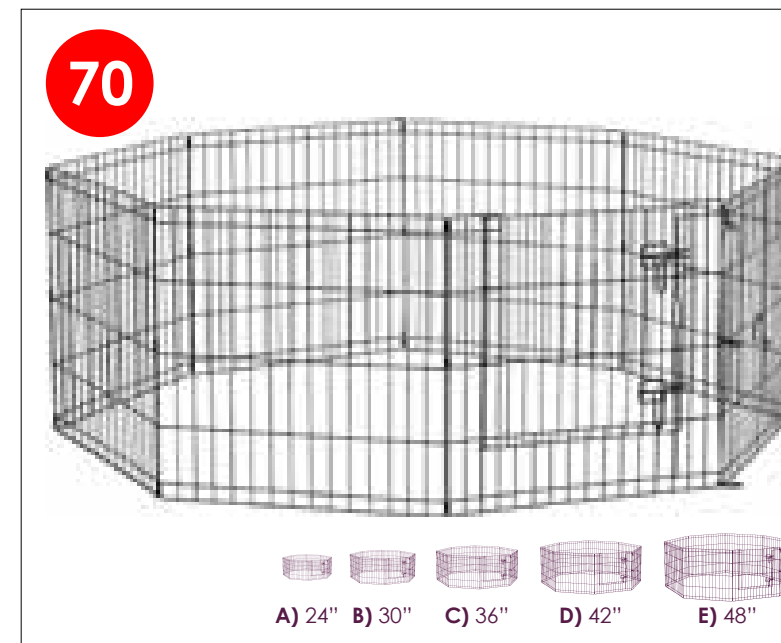

70) Dog Fort Exercise Pen with door

A) DF-1812 Size: 24", **B)** DF-1813 Size: 30", **C)** DF-1814 Size: 36", **D)** DF-1815 Size: 42" **E)** DF-1816 Size: 48"

Keep your dog out of trouble and entertained with a wire exercise pen. Whether you are on the go or in the comfort of your own home, this exercise pen is the product for you. Suitable for both indoor and outdoor use, this pen allows for more room to play than a kennel while providing the safety of an enclosure when you are not in a fenced in area. Its durable design is built to stand up against even the most excited dogs and is available in five different sizes (20", 30", 36", 42", or 48") to accommodate your needs.