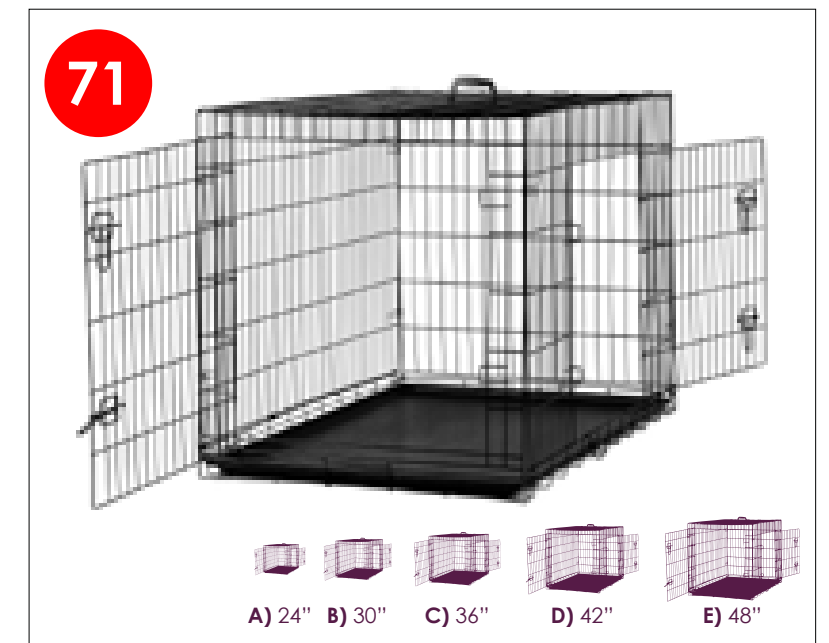

70) Dog Fort Exercise Pen with door

A) DF-1812 Size: 24", **B)** DF-1813 Size: 30", **C)** DF-1814 Size: 36", **D)** DF-1815 Size: 42" **E)** DF-1816 Size: 48"

Keep your dog out of trouble and entertained with a wire exercise pen. Whether you are on the go or in the comfort of your own home, this exercise pen is the product for you. Suitable for both indoor and outdoor use, this pen allows for more room to play than a kennel while providing the safety of an enclosure when you are not in a fenced in area. Its durable design is built to stand up against even the most excited dogs and is available in five different sizes (20", 30", 36", 42", or 48") to accommodate your needs.