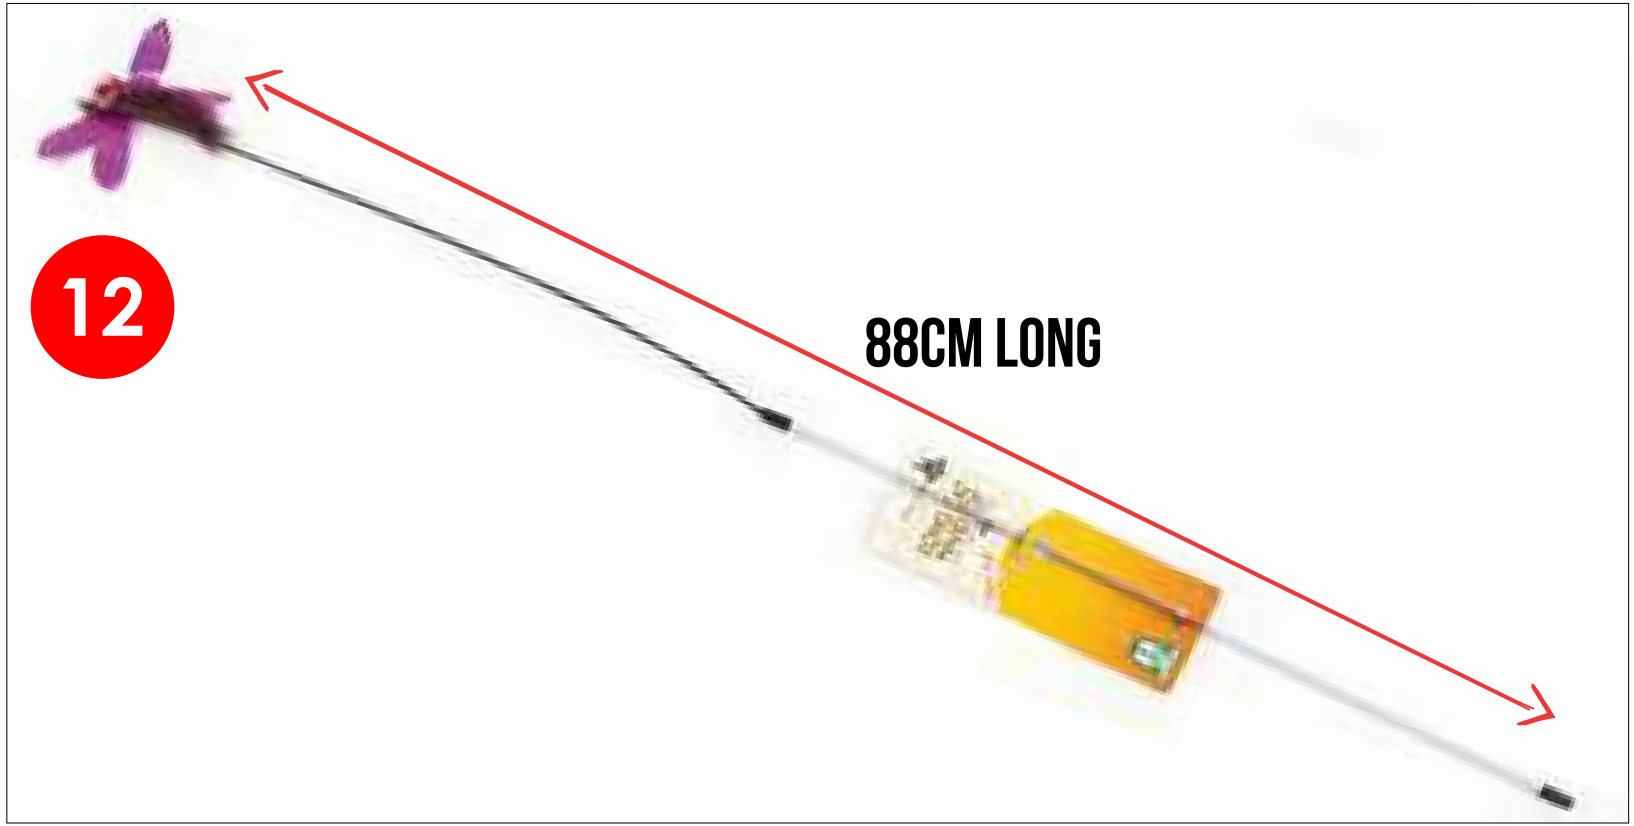

12

88CM LONG

ENTICING TO CATS

12) 80cm Cat Bug Wand

Barcode: 635934608147

Your cat will be flying high when they have their very own interactive cat bug wand. Every cat is a natural hunter -and this toy their natural born instincts in a fun and charming way. Just wave it around and appeal to your cat's inner predator while getting in some quality bonding toy.