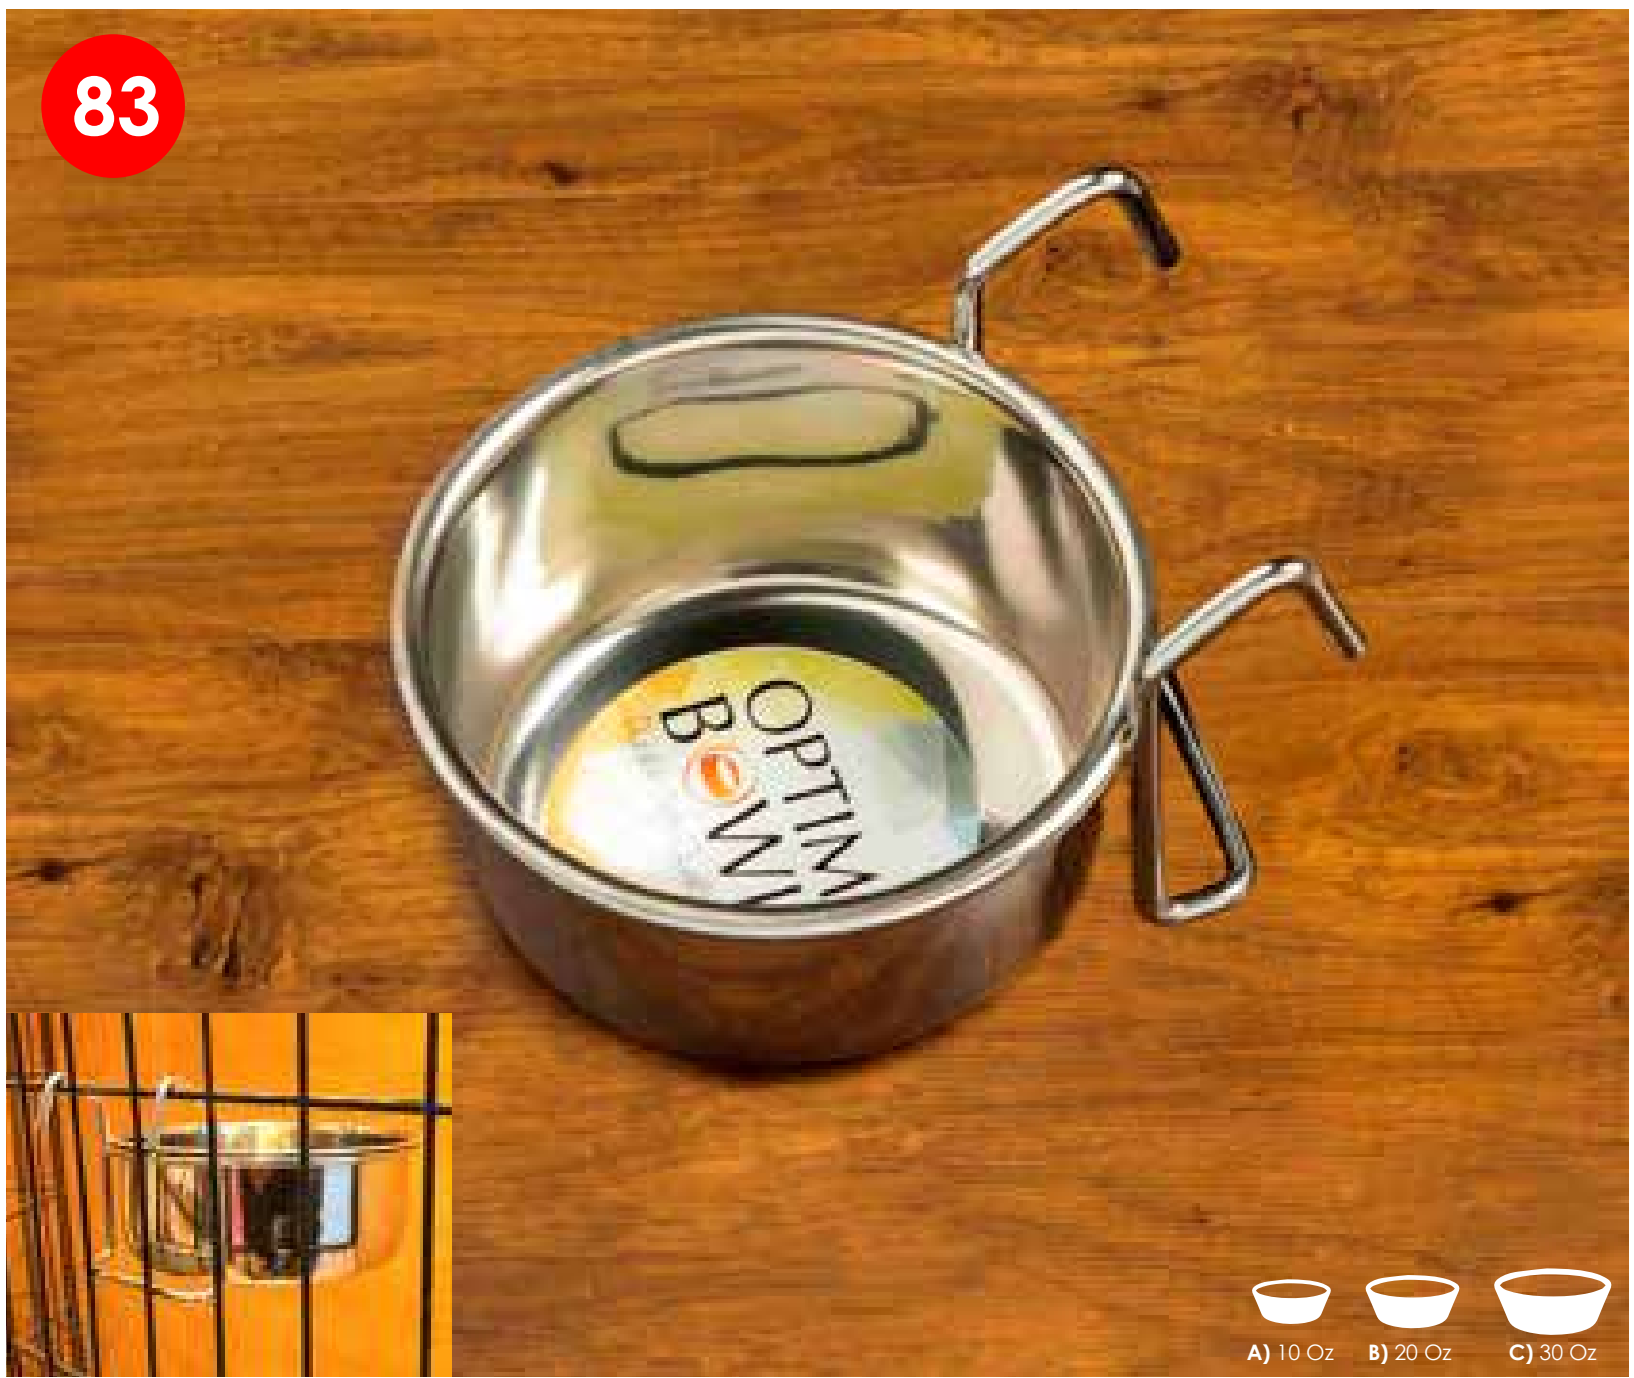

81) Platinum Double Dinner Rack Set

- A) OB-9002 (9011):** 635934608338 - 0.85 Pint
- B) OB-9013:** 635934608345 - 2 Qt

Get double the job done with this dinner rack set. Complete with durable rack and two removeable platinum bowls for easy clean up, this set is perfect for keeping pet dishes in place and conserving space. This classic design reduces the chance that your pet can knock their bowls over. The long-lasting materials are resistant to chips, scratches, and rust and offer a practical model for pet owners.

82) Platinum, Elevated Double Bowl and Base Set

- A) OB-9025:** 635934608444 - 2 Qt
- B) OB-9026:** 635934608451 - 3 Qt

Serve pet by using these elevated pet bowls that are built to last with bigger pets in mind. This durable model is resistant to scratches, rust, and chips, meaning you don't have to worry about the occasional bump or drop. The tall base brings the dishes right to your pet so they don't have to struggle reaching to the floor anymore. The removeable bowls let you clean and refill the dishes with ease. This is the perfect model to help keep food off the floor and limit the messes.

83

83) Platinum Crate Bowl and Hook Holder Set

- A) **OB-4402:** 635934608352 - 10 Oz
- B) **OB-4403:** 635934608369 - 20 Oz
- C) **OB-4404:** 635934608376 - 30 Oz

Never let your pet get thirsty or hungry with this durable crate bowl. Whether you are flying overseas or driving to the vet, his durable model is built to last your crate-time all the bumps you'll encounter along the way. Anti-rust, anti-scratch, and anti-chip design make it a great investment for a pet owner on the go. This Hook Holder model is designed to attach right on the side of your pet's wire cage or crate and stay in place through whatever life may take you.