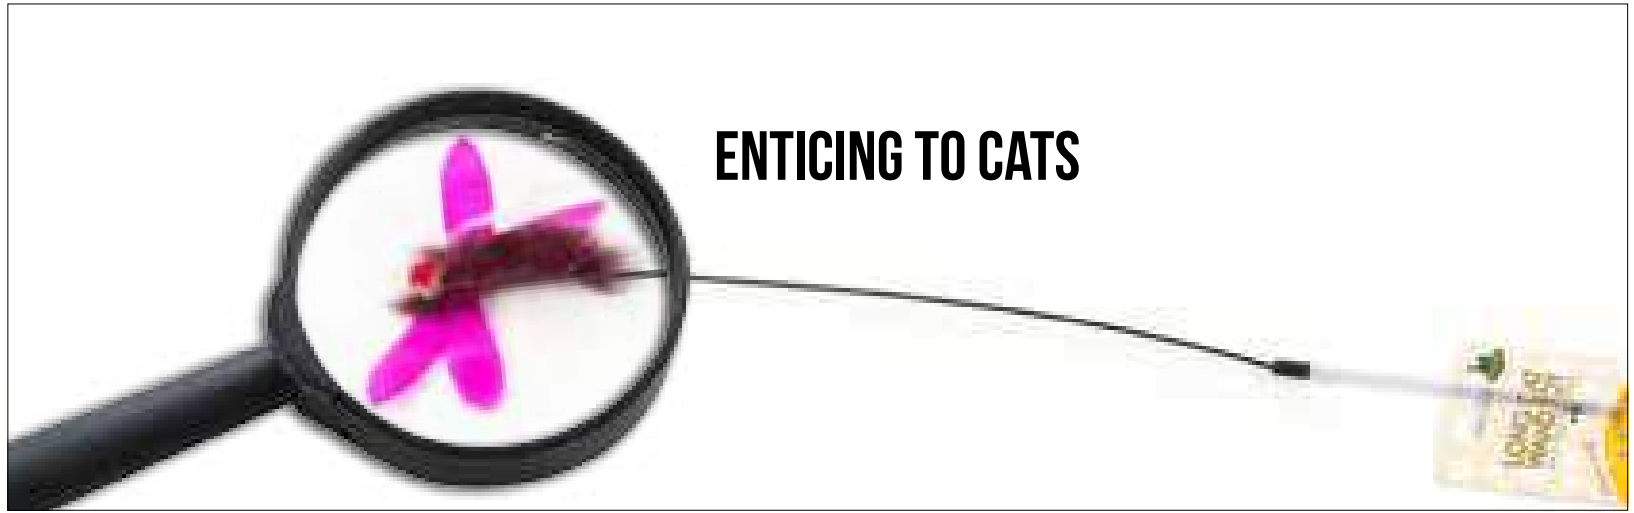

12

88CM LONG

ENTICING TO CATS

12) 80cm Cat Bug Wand

Barcode: 635934608147

Your cat will be flying high when they have their very own interactive cat bug wand. Every cat is a natural hunter -and this toy their natural born instincts in a fun and charming way. Just wave it around and appeal to your cat's inner predator while getting in some quality bonding toy.